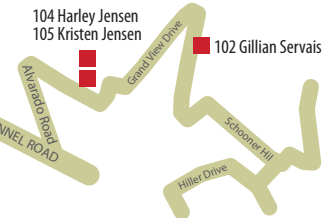

South Berkeley Artists

June 1, 2 and 8, 9 11am - 6pm

- Peter Baczek: Printmaking & Painting
  2808 Adeline Street, #4, (510) 841-1774
  www.baczekstudio.com
- Ekabhumii Elik: Painting & Drawing
  2112 Carleton Street, (510) 684-0970
  www.oneearthshadedarts.com
- Harley Jensen: Photography
  131 Alvarado Road, (510) 917-7837
  www.harleyjensen.com
- Kristen Jensen: Painting & Jewelry
  131 Alvarado Road, (415) 310-1103
  www.kristenjensenstudio.com
- Maj-Britt Moberand: Weaving & Textiles
  Glimakra Weaving Studio
  2728 MLK Jr. Way, (510) 549-0326
  www.tapestryweaverswest.org

- Fran Osborne: Painting & Printmaking
  2925 Ashby Avenue, (510) 717-8612
  www.franosborne.com
- Gillian Servais: Painting and Mixed Media
  1219 Grand View Drive, (510) 548-8453
  www.gillianservais.com
- Sylvia Sussman: Painting & Printmaking
  2227 Parker Street (rear), (510)
  843-0370 www.sylviasussman.com
- Lee Williams: Painting and Mixed Media
  Glimakra Weaving Studio
  2728 MLK Jr. Way, (510) 206-9265
  www.leewilliamsart.com
- Joanne Yeaton: Printmaking (Sundays only)
  2733 Alcatraz Avenue, (510) 655-5612

PRO
ARTS

East Bay Open Studios 2013

Visit 10 local artists over
the first two weekends in June

Go early to beat the crowds and see the latest work
from the South Berkeley Artists
southberkeleyartists.tumblr.com

Numbers correspond to online map: <http://db.proartsgallery.org/map/map_ebos_13.php>